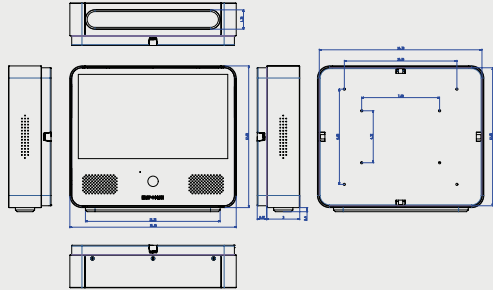

**Contact Us
to Learn More!**

Toll Free: +1 833-977-6673

www.xsponse.com

Technical Specifications

X-Display Single-Sided

X-Display Dual-Sided

	X-Display Single-Sided	X-Display Dual-Sided
Product Number	5111-0001	5111-0002
Dimensions (L x W x D)	12.32 X 15.13 X 2.92 (inches)	18.20 X 9.45 X 2.90 (inches)
Speakers/Microphone	2 X 15W speakers, omnidirectional microphone -25dB	2 X 15W speakers, 2 omnidirectional microphone -25dB
Power Source	Support automatically detected, POE+ or POE++. Suggest POE++ for maximum audio volumes. Type 3 or greater recommended for proper operation and full capabilities	
Processor	Broadcom BCM2711	
Max Power	71W	
Configuration	Automatic self deployment via X-Guardian platform	
Network Interface	Ethernet	
Network Protocol	DHCP, HTTP, HTTPS, TCP/IP, ARP, Bonjour, MQTT (Port 8883), UDP, IPv4 / IPv6, mDNS	
LCD Viewing Area	15.9"	
Resolution	1920 X 1080	
Viewing Angle	120°	
Color Contrast	24 bit color depth, 16.7 million colors, sRGB	
Memory / Format	4GB LPDDR4 SD RAM, 8GB eMMC Storage, ~4GB for files	
Environmental Mechanical Temp	32° F - 185° F	
Camera Megapixel	12MP, 120° FOV, auto-focus, electro mechanical shutter	
Camera Stream Types	Onvif, RTSP	
Strobe	RGB	
Text to Speech	Fully integrated with the X-Guardian TTS engine	
Wire Type	Cat5e or greater	
Mounting	Ceiling/Wall (with various mounting accessories)	
Vandal Resistance	Yes	
Warranty	3 Years	