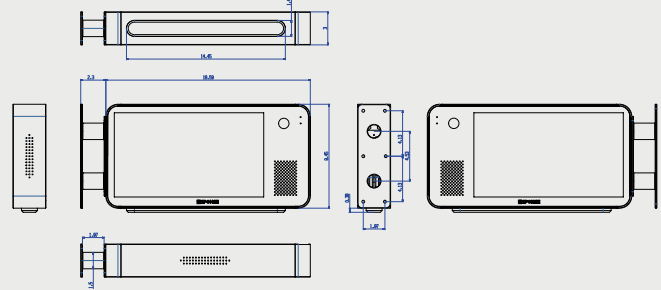

**Contact Us
to Learn More!**

Toll Free: +1 833-977-6673

www.xsponse.com

Technical Specifications

X-Display Single-Sided

X-Display Dual-Sided

	X-Display Single-Sided	X-Display Dual-Sided
Product Number	5111-0001	5111-0002
Dimensions (L x W x D)	12.32 X 15.13 X 2.92 (inches)	18.20 X 9.45 X 2.90 (inches)
Speakers/Microphone	2 X 15W speakers, omnidirectional microphone -25dB	2 X 15W speakers, 2 omnidirectional microphone -25dB
Power Source	Support automatically detected, POE+ or POE++. Suggest POE++ for maximum audio volumes. Type 3 or greater recommended for proper operation and full capabilities	
Processor	Broadcom BCM2711	
Max Power	71W	
Configuration	Automatic self deployment via X-Guardian platform	
Network Interface	Ethernet	
Network Protocol	DHCP, HTTP, HTTPS, TCP/IP, ARP, Bonjour, MQTT (Port 8883), UDP, IPv4 / IPv6, mDNS	
LCD Viewing Area	15.9"	
Resolution	1920 X 1080	
Viewing Angle	120°	
Color Contrast	24 bit color depth, 16.7 million colors, sRGB	
Memory / Format	4GB LPDDR4 SD RAM, 8GB eMMC Storage, ~4GB for files	
Environmental Mechanical Temp	32° F - 185° F	
Camera Megapixel	12MP, 120° FOV, auto-focus, electro mechanical shutter	
Camera Stream Types	Onvif, RTSP	
Strobe	RGB	
Text to Speech	Fully integrated with the X-Guardian TTS engine	
Wire Type	Cat5e or greater	
Mounting	Ceiling/Wall (with various mounting accessories)	
Vandal Resistance	Yes	
Warranty	3 Years	