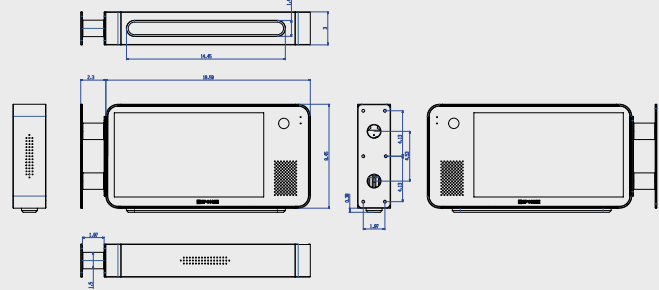

**Contact Us
to Learn More!**

Toll Free: +1 833-977-6673

www.xsponse.com

Technical Specifications

X-Display Single-Sided

X-Display Dual-Sided

	X-Display Single-Sided	X-Display Dual-Sided
Product Number	5111-0001	5111-0002
Dimensions (L x W x D)	12.32 X 15.13 X 2.92 (inches)	18.20 X 9.45 X 2.90 (inches)
Speakers/Microphone	2 X 15W speakers, omnidirectional microphone -25dB	2 X 15W speakers, 2 omnidirectional microphone -25dB
Power Source	Support automatically detected, POE+ or POE++. Suggest POE++ for maximum audio volumes. Type 3 or greater recommended for proper operation and full capabilities	
Processor	Broadcom BCM2711	
Max Power	71W	
Configuration	Automatic self deployment via X-Guardian platform	
Network Interface	Ethernet	
Network Protocol	DHCP, HTTP, HTTPS, TCP/IP, ARP, Bonjour, MQTT (Port 8883), UDP, IPv4 / IPv6, mDNS	
LCD Viewing Area	15.9"	
Resolution	1920 X 1080	
Viewing Angle	120°	
Color Contrast	24 bit color depth, 16.7 million colors, sRGB	
Memory / Format	4GB LPDDR4 SD RAM, 8GB eMMC Storage, ~4GB for files	
Environmental Mechanical Temp	32° F - 185° F	
Camera Megapixel	12MP, 120° FOV, auto-focus, electro mechanical shutter	
Camera Stream Types	Onvif, RTSP	
Strobe	RGB	
Text to Speech	Fully integrated with the X-Guardian TTS engine	
Wire Type	Cat5e or greater	
Mounting	Ceiling/Wall (with various mounting accessories)	
Vandal Resistance	Yes	
Warranty	3 Years	