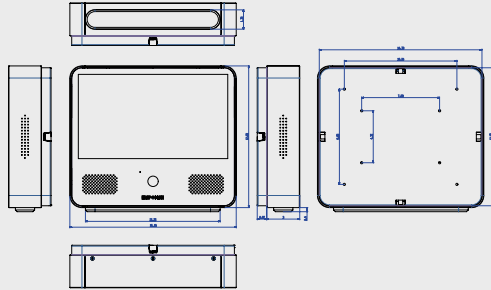

**Contact Us
to Learn More!**

Toll Free: +1 833-977-6673

www.xsponse.com

Technical Specifications

X-Display Single-Sided

X-Display Dual-Sided

	X-Display Single-Sided	X-Display Dual-Sided
Product Number	5111-0001	5111-0002
Dimensions (L x W x D)	12.32 X 15.13 X 2.92 (inches)	18.20 X 9.45 X 2.90 (inches)
Speakers/Microphone	2 X 15W speakers, omnidirectional microphone -25dB	2 X 15W speakers, 2 omnidirectional microphone -25dB
Power Source	Support automatically detected, POE+ or POE++. Suggest POE++ for maximum audio volumes. Type 3 or greater recommended for proper operation and full capabilities	
Processor	Broadcom BCM2711	
Max Power	71W	
Configuration	Automatic self deployment via X-Guardian platform	
Network Interface	Ethernet	
Network Protocol	DHCP, HTTP, HTTPS, TCP/IP, ARP, Bonjour, MQTT (Port 8883), UDP, IPv4 / IPv6, mDNS	
LCD Viewing Area	15.9"	
Resolution	1920 X 1080	
Viewing Angle	120°	
Color Contrast	24 bit color depth, 16.7 million colors, sRGB	
Memory / Format	4GB LPDDR4 SD RAM, 8GB eMMC Storage, ~4GB for files	
Environmental Mechanical Temp	32° F - 185° F	
Camera Megapixel	12MP, 120° FOV, auto-focus, electro mechanical shutter	
Camera Stream Types	Onvif, RTSP	
Strobe	RGB	
Text to Speech	Fully integrated with the X-Guardian TTS engine	
Wire Type	Cat5e or greater	
Mounting	Ceiling/Wall (with various mounting accessories)	
Vandal Resistance	Yes	
Warranty	3 Years	